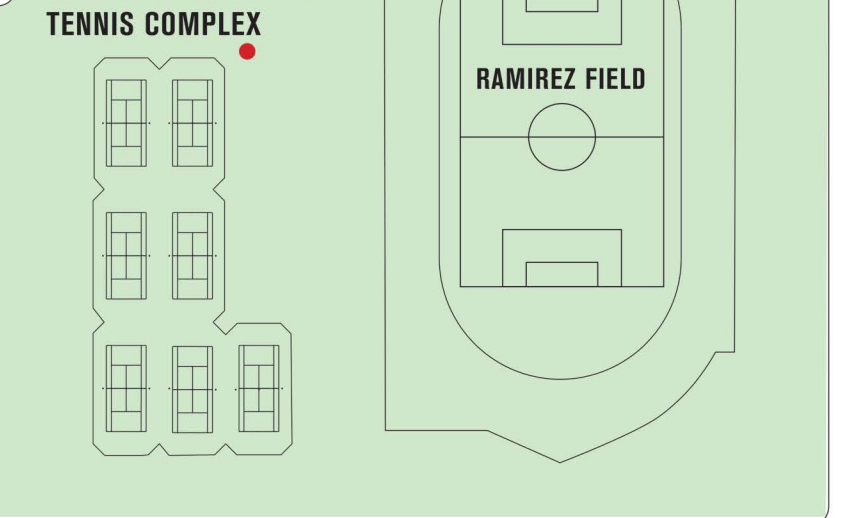

ATP	Adult Transition Program	HTL	Hiebert Library	SAT	Sattler Hall
AIH	AIMS Hall of Math & Science	KRH	Krause Hall	SCC	Steinert Campus Center
ALH	Alumni Hall	KBH	Kriegbaum Hall	SCH	Schlichting Hall
ALP	Alumni Plaza	JOH	Jost Hall	SEC	Special Events Center
ART	Art Department	MC	Mail Center	SEC A2	SEC Portable Classroom
BAH	Bartsch Hall	MAR	Marpeck Center	SEC A3	SEC Portable Classroom
BTH	Butler Houses	MCD	McDonald Hall	SEM	Seminary House
BUC	Butler Church	NAH	Nachtigall Hall	STR	Strasbourg Hall
CAC	Warkentine Culture and Arts Center	NOH	North Hall	TH	Townsend Houses
CCT	Center for Community Transformation	BKS	Pacific Bookshop	WPC	Warkentin Chapel
CCC	Charlotte's Coffee Corner			WAH	Warkentine Hall
FMB	Facilities Management Building			WEC	Wiebe Education Center
HH	Heaton Houses				

Legend:

- North
- Disabled accessible restroom
- Emergency poles
- Safety phones
- AED (Automated external defibrillator)
- Paid Permit Parking Lot
- Free Permit Parking Lot

All campus lots require parking permits between the hours of 7:00 a.m. - 4:00 p.m. Monday - Friday. Complimentary day permits are available for guests. Permits not required for street parking.